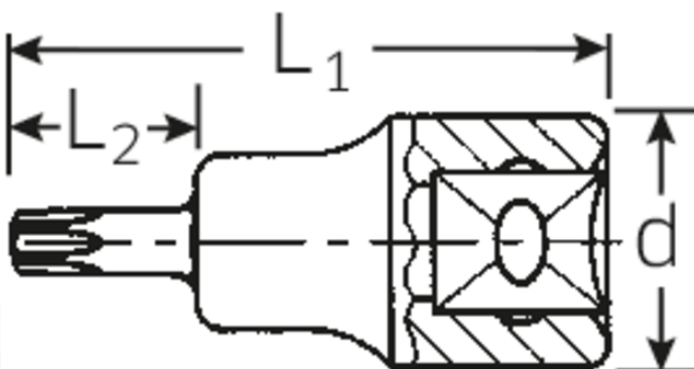

Screwdriver socket

54TX

Art.No. **03100020**
GTIN **4018754006649**
Model **54 TX T 20**

Label. 1/2" Screwdriver socket T20 L.55mm

Description.

- for inside TORX® screws
- Chrome Alloy Steel, chrome plated

Advantages.

For recessed TORX® screws

Technical Drawing.

Technical Attributes.

Drive square internal (inch)	1/2"
d	22,7 mm

Logistics data.

Length (IFS)	55
Width (IFS)	23

Size	T20	Height (IFS)	23
Size Output profile	T20	Length (packed, mm)	100
L1	55 mm	Width (packed, mm)	80
L2	17 mm	Höhe (verpackt, mm)	23
Länge mm (l)	55 mm	Code	03100020
		Weight	71 g
		Weight (gross, kg)	0,361
		Weight PAP (kg)	0,000
		Weight PVC (kg)	0,005
		GTIN	4018754006649
		Numbers of content units per order units	5
		Country of origin	GERMANY
		Region of origin	Nordrhein-Westfalen
		Customs tariff no.	82042000

Varianten.

Code	Article number (ERP)	Article description (Autom._)	GTIN
03100020	54 TX T 20	1/2" Screwdriver socket T20 L.55mm	4018754006649
03100025	54 TX T 25	1/2" Screwdriver socket T25 L.55mm	4018754006656
03100027	54 TX T 27	1/2" Screwdriver socket T27 L.55mm	4018754006663
03100030	54 TX T 30	1/2" Screwdriver socket T30 L.55mm	4018754006670
03100040	54 TX T 40	1/2" Screwdriver socket T40 L.55mm	4018754006687
03100045	54 TX T 45	1/2" Screwdriver socket T45 L.55mm	4018754006694
03100050	54 TX T 50	1/2" Screwdriver socket T50 L.55mm	4018754006700
03100055	54 TX T 55	1/2" Screwdriver socket T55 L.58mm	4018754006717
03100060	54 TX T 60	1/2" Screwdriver socket T60 L.58mm	4018754006724
03100070	54 TX T 70	1/2" Screwdriver socket T70 L.60mm	4018754132362