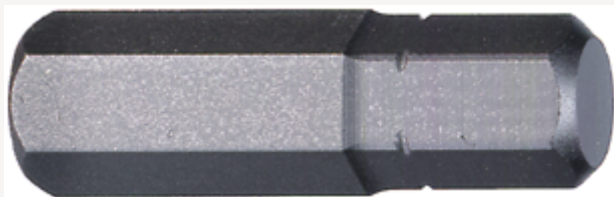

Bit screwdriver

4055-4058

Art.No. **08420005**
 GTIN **4018754012138**
 Model **4055 BIT-
 SCHRAUBENDREHEREINSATZ**

Label. Bit screwdriver 5 mm L.35mm

Description.

- for socket head screws
- for IMPACT driver No 4030

Advantages.

For Allen screws

Technical Attributes.

Outside Hexagon (inch)	3/8
Size Output profile	5 mm
Länge mm (l)	35 mm
No.	4055

Logistics data.

Length (IFS)	35
Width (IFS)	11
Height (IFS)	11
Length (packed, mm)	95
Width (packed, mm)	45
Höhe (verpackt, mm)	11
Code	08420005
Weight	16 g
Weight (gross, kg)	0,163
Weight PAP (kg)	0,000
Weight PVC (kg)	0,002
GTIN	4018754012138
Numbers of content units per order units	10
Country of origin	CZECH REPUBLIC