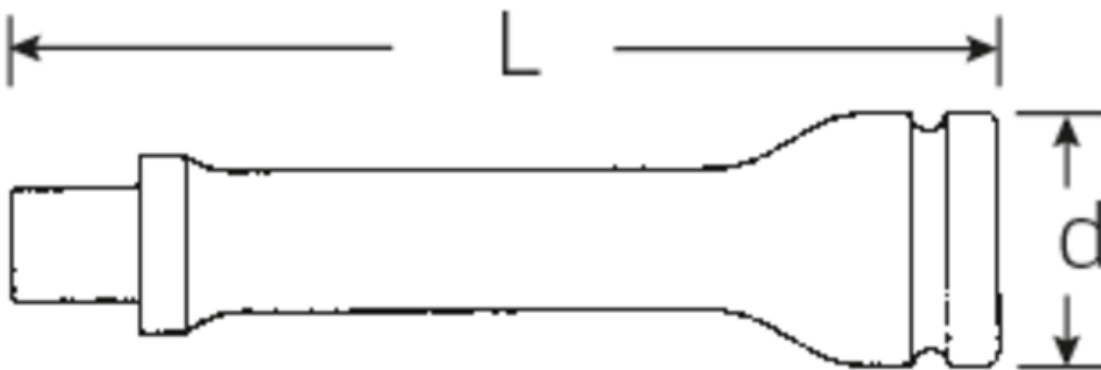

### 859IMP

Art.No. **36010001**  
GTIN **4018754017416**  
Model **859/7 IMP**

**Label.** Extension 1" L.180mm

**Description.**

- 1" #a;-drive
- Exterior #D; F 25, Interior #a; H 25
- Design: Chrome-Alloy-Steel, burnished

## Technical Drawing.

## Technical Attributes.

Output square drive outside (inch)	1"
Drive square internal (inch)	1"
d	54 mm
Size	7
Länge mm (l)	180 mm

## Logistics data.

Length (IFS)	181
Width (IFS)	55
Height (IFS)	55
Length (packed, mm)	190
Width (packed, mm)	105
Höhe (verpackt, mm)	56

<b>Code</b>	36010001
<b>Weight</b>	1361 g
<b>Weight (gross, kg)</b>	2,722
<b>Weight PAP (kg)</b>	0,000
<b>Weight PVC (kg)</b>	0,010
<b>GTIN</b>	4018754017416
<b>Numbers of content units per order units</b>	2
<b>Country of origin</b>	GERMANY
<b>Region of origin</b>	Nordrhein-Westfalen
<b>Customs tariff no.</b>	82042000