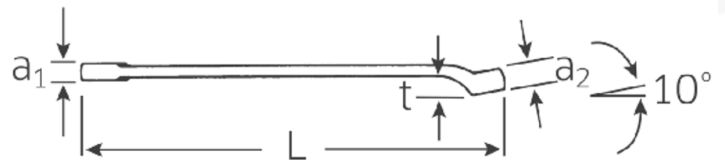

Advantages.

Made in Germany – STAHLWILLE Combination spanner OPEN BOX, metric, long 6 mm, ring end 15 °angled, length 125 mm, DIN 3113 Form B, , 40100606

Special manufacturing process allows for thin-walled rings – perfect for screwing in hard-to-reach places

Extremely resilient and durable – stronger than any screw

High-quality, non-slip surface texture – for safe working even with oily hands

Technical Drawing.

Technical Attributes.

a1	4,5 mm
a2	6 mm
Breite mm (b)	14 mm

Logistics data.

Length (IFS)	125
Width (IFS)	15
Height (IFS)	8

d	9,5 mm	Length (packed, mm)	128
DIN	DIN 3113 Form B	Width (packed, mm)	41
Länge mm (l)	125 mm	Höhe (verpackt, mm)	23
Offset angle	15 °	Code	40100606
Size [mm]	6 mm	Weight	18 g
Size 1 [mm]	6 mm	Weight (gross, kg)	0,180
Size 2 [mm]	6 mm	Weight PAP (kg)	0,000
t	7 mm	Weight PVC (kg)	0,004
		GTIN	4018754019144
		Numbers of content units per order units	10
		Country of origin	GERMANY
		Region of origin	Nordrhein-Westfalen
		Customs tariff no.	82041100