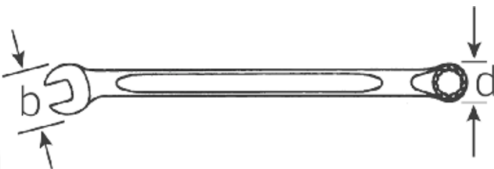

Combination spanner OPEN BOX, metric, long

14

Art.No. 40100606
GTIN 4018754019144
Model 14 6

Label. Combination spanner OPEN BOX long size 6mm L.125mm

Description.

- DIN 3113 Form B/ISO 7738 Form B
- Chrome Alloy Steel, chrome plated

Advantages.

Made in Germany – STAHLWILLE Combination spanner OPEN BOX, metric, long 6 mm, ring end 15 °angled, length 125 mm, DIN 3113 Form B, , 40100606

Special manufacturing process allows for thin-walled rings – perfect for screwing in hard-to-reach places

Extremely resilient and durable – stronger than any screw

High-quality, non-slip surface texture – for safe working even with oily hands

Technical Drawing.

Technical Attributes.

a1	4,5 mm
a2	6 mm
Breite mm (b)	14 mm

Logistics data.

Length (IFS)	125
Width (IFS)	15
Height (IFS)	8

d	9,5 mm	Length (packed, mm)	128
DIN	DIN 3113 Form B	Width (packed, mm)	41
Länge mm (l)	125 mm	Höhe (verpackt, mm)	23
Offset angle	15 °	Code	40100606
Size [mm]	6 mm	Weight	18 g
Size 1 [mm]	6 mm	Weight (gross, kg)	0,180
Size 2 [mm]	6 mm	Weight PAP (kg)	0,000
t	7 mm	Weight PVC (kg)	0,004
		GTIN	4018754019144
		Numbers of content units per order units	10
		Country of origin	GERMANY
		Region of origin	Nordrhein-Westfalen
		Customs tariff no.	82041100