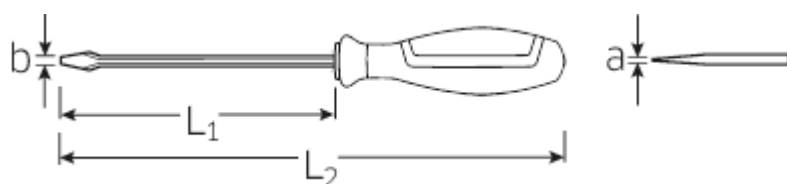

Screwdriver for slotted screws DRALL+

4620

Art.No. **46203035**
GTIN **4018754277148**
Model **4620 1 0,6X3,5X 75**
**SCHLITZSCHRAUBENDREHER MIT
DRALL-GRIFF**

Label. Screwdriver for slotted screws DRALL+ 0,6mm x 3,5mm L.75mm

Description.

- DIN ISO 2380-1, -2, DIN 5264, ISO 2380-1, -2
- Chrome Alloy Steel, chrome plated
- black tips

Advantages.

DIN ISO 2380-1 -2, DIN 5264, ISO 2380-1, -2

Technical Drawing.

Technical Attributes.

a	0,6 mm
Breite mm (b)	3,5 mm
Size	1
L1	75 mm
L2	160 mm

Logistics data.

Length (IFS)	180
Width (IFS)	20
Height (IFS)	20
Length (packed, mm)	205
Width (packed, mm)	110

Höhe (verpackt, mm)	63
Code	46203035
Weight	25 g
Weight (gross, kg)	0,295
Weight PAP (kg)	0,050
Weight PVC (kg)	0,000
GTIN	4018754277148
Numbers of content units per order units	10
Country of origin	GERMANY
Region of origin	Nordrhein-Westfalen
Customs tariff no.	82054000