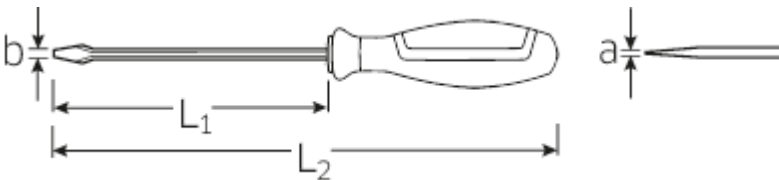

Screwdriver for slotted screws DRALL+

4622

Art.No. 46223055
GTIN 4018754277285
Model 4622 1 1,0X 5,5X100
**SCHLITZSCHRAUBENDREHER MIT
DRALL-GRIFF**

Label. Screwdriver for slotted screws DRALL+ 1,0mm x 5,5mm L.100mm

Description.

- DIN ISO 2380-1, -2, DIN 5264, ISO 2380-1, -2
- with hexagon
- Chrome Alloy Steel, chrome plated
- black tips

Advantages.

DIN ISO 2380-1, -2, DIN 5264, ISO 2380-1, -2

Technical Drawing.

Technical Attributes.

a	1,0 mm
Outside Hexagon (mm)	8 mm
Breite mm (b)	5,5 mm
Size	1

Logistics data.

Length (IFS)	215
Width (IFS)	35
Height (IFS)	35
Length (packed, mm)	230

L1	100 mm	Width (packed, mm)	115
L2	215 mm	Höhe (verpackt, mm)	73
		Code	46223055
		Weight	85 g
		Weight (gross, kg)	0,957
		Weight PAP (kg)	0,101
		Weight PVC (kg)	0,000
		GTIN	4018754277285
		Numbers of content units per order units	10
		Country of origin	GERMANY
		Region of origin	Nordrhein-Westfalen
		Customs tariff no.	82054000