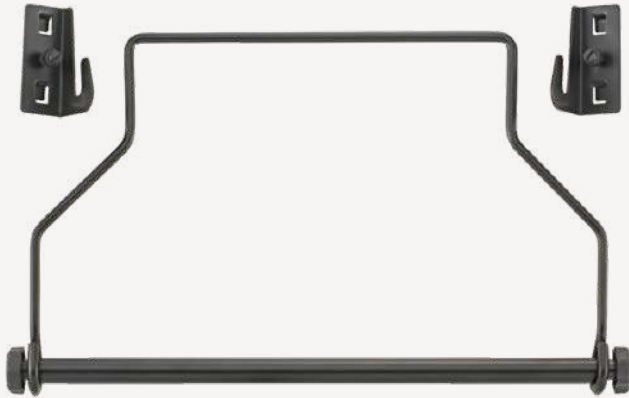

Paper roll holder

PRH 925

Art.No. **81483004**
 GTIN **4018754331840**
 Model **PRH 925 PAPIERROLLENHALTER
 UNIVERSAL**

Label. Paper roll holder Roll-W.300mm f.TTS93, TTS95 PRO, TTS98 PRO, WB626, WB621, 93 TOP BOX

Description.

- Universal paper roll holder, can be retrofitted for all models with square hole grids
- Attaches with two fixing screws to the square hole grid

Advantages.

Universal paper roll holder, can be retrofitted for all models with square hole grids

Technical Attributes.

For no. TTS93, TTS95 PRO,
TTS98 PRO, WB626,
WB621, 93 TOP BOX

Roll width max. 300 mm

Logistics data.

Length (IFS) 350
Width (IFS) 210
Height (IFS) 52
Length (packed, mm) 350
Width (packed, mm) 210
Höhe (verpackt, mm) 52
Code 81483004
Weight 730 g
Weight (gross, kg) 0,730
Weight PAP (kg) 0,138
Weight PVC (kg) 0,000
GTIN 4018754331840
**Numbers of content units
 per order units** 1