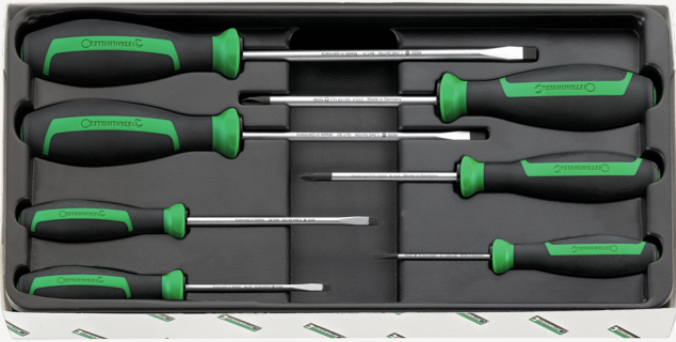

DRALL+ set of screwdrivers

4691/7

Art.No. **96469115**
 GTIN **4018754279289**
 Model **4691 SATZ DRALL-
 SCHRAUBENDREHER**

Label. DRALL+ set of screwdrivers No.4691/7 7pcs

Description. Set of 7 **DRALL+** screwdrivers
 Content:
 #r; 4620: #ü;size 1 (0.6 x 3.5 x 75 mm); size 2 (0.8 x 4.0 x 100 mm);
 size 3 (1.0 x 5.5 x 125 mm); size 4 (1.2 x 6.5 x 150 mm)
 #r; 4628: #ü;size 1 (0.4 x 2.5 x 60 mm)
 #k; 4630: #ü;PH1; PH2

Advantages.

Set of 7 DRALL + screwdrivers

Technical Attributes.

Number of tools **7**

Logistics data.

Length (IFS)	335
Width (IFS)	185
Height (IFS)	40
Length (packed, mm)	335
Width (packed, mm)	185
Höhe (verpackt, mm)	40
Code	96469115
Weight	580 g
Weight (gross, kg)	0,575
Weight PAP (kg)	0,056
Weight PVC (kg)	0,146
GTIN	4018754279289

Numbers of content units per order units	1
Country of origin	GERMANY
Region of origin	Nordrhein-Westfalen
Customs tariff no.	82054000

Varianten.

Code	Article number (ERP)	Article description (Autom._)	GTIN
96469115	4691 SATZ DRALL-SCHRAUBENDREHER	DRALL+ set of screwdrivers No.4691/7 7pcs	4018754279289