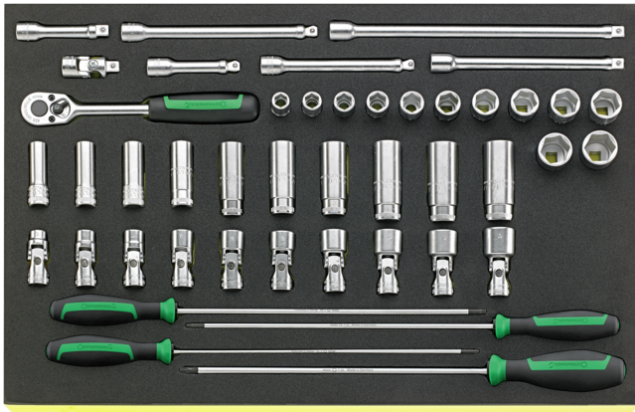

Images.

STAHLWILLE Eduard Wille GmbH & Co. KG

Lindenallee 27 · 42349 Wuppertal · Germany · Phone: +49 202 4791-0 · Fax: +49 202 4791-200
info@stahlwille.de · www.stahlwille.de · Copyright by STAHLWILLE Eduard Wille GmbH & Co. KG, Wuppertal
Copyright by STAHLWILLE Eduard Wille GmbH & Co. KG, Wuppertal