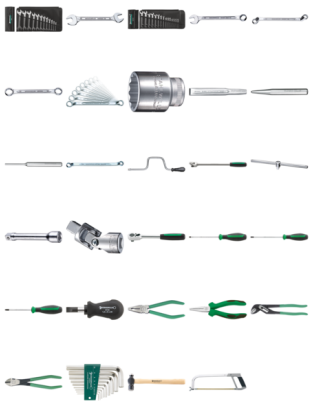

Images.

STAHLWILLE Eduard Wille GmbH & Co. KG

Lindenallee 27 · 42349 Wuppertal · Germany · Phone: +49 202 4791-0 · Fax: +49 202 4791-200
info@stahlwille.de · www.stahlwille.de · Copyright by STAHLWILLE Eduard Wille GmbH & Co. KG, Wuppertal
Copyright by STAHLWILLE Eduard Wille GmbH & Co. KG, Wuppertal